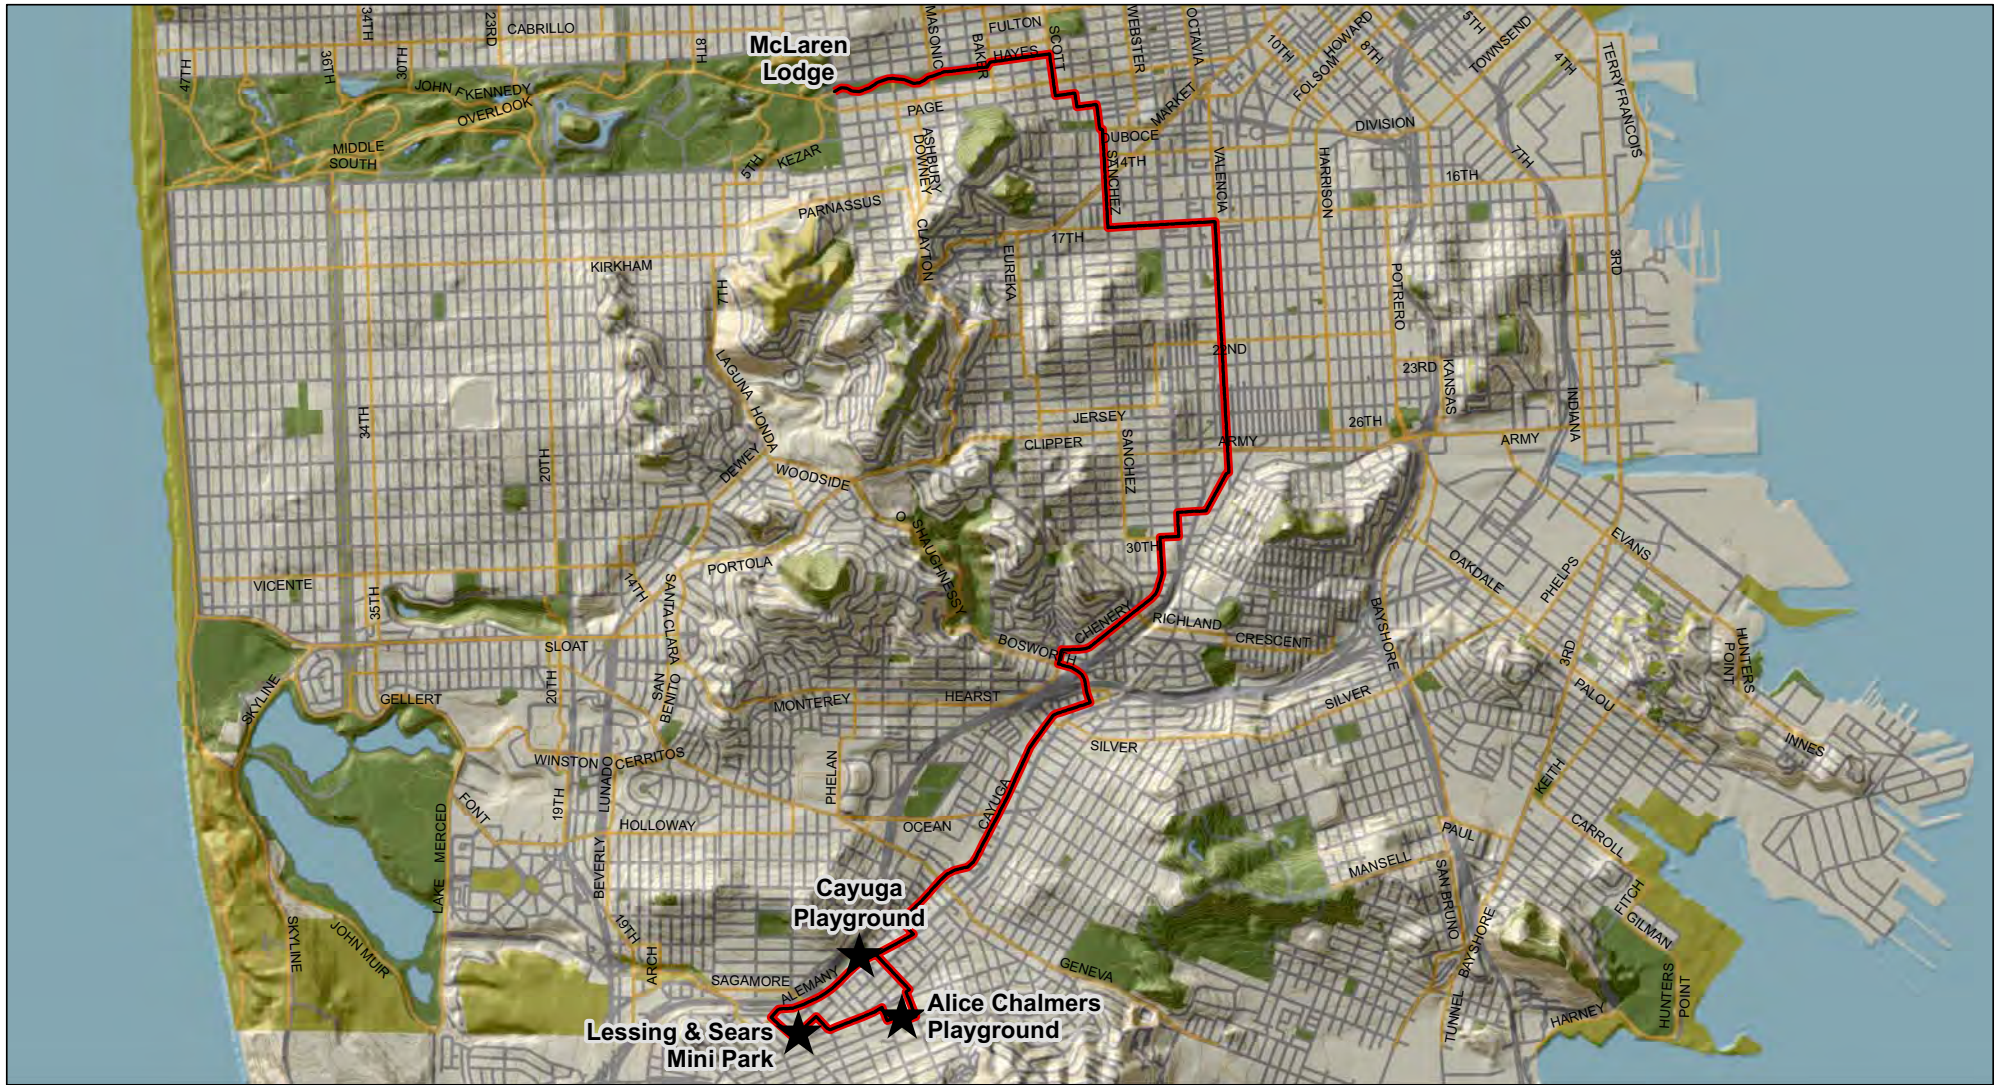

Rec & Park Bike Tour - Day 41

- Route
- Bike Network
- RPD Park
- Non RPD Park

0 1 Miles